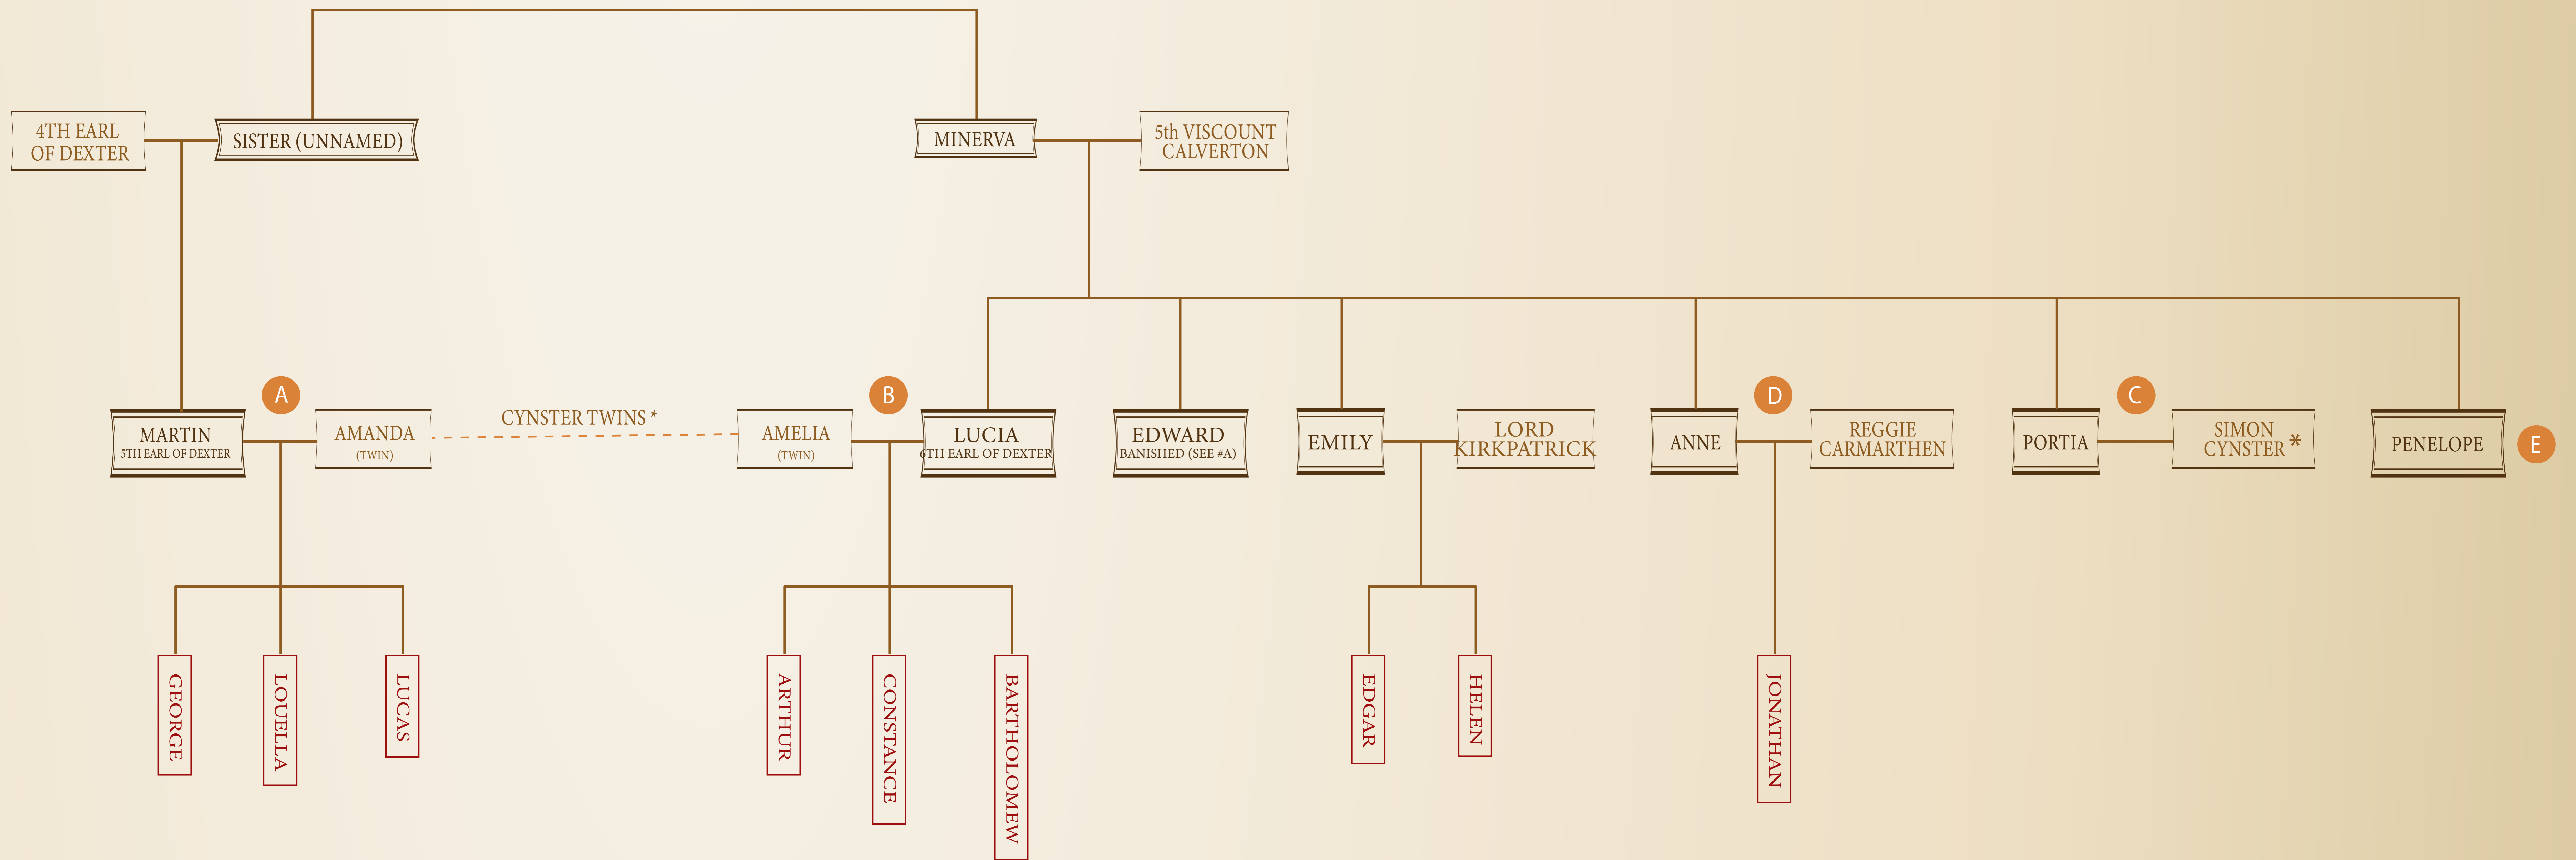

FULBRIDGE-ASHFORD NOVELS - FAMILY TREE

#A ON A WILD NIGHT

#B ON A WICKED DAWN

#C THE PERFECT LOVER

#D LOST & FOUND IN ANTHOLOGY
HERO, COME BACK

#E WHERE THE HEART LEADS

 CYNSTER

 SPOUSE

 CHILD

* CONNECTION TO CYNSTERS

- - - SIBLINGS